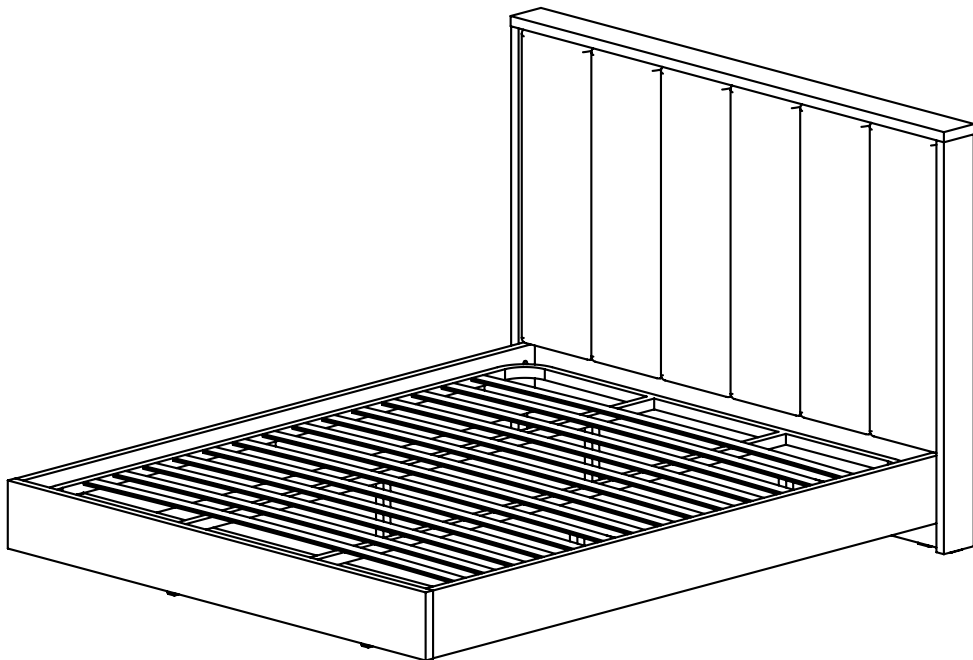

# TORONTO VITA

Cama

Bed • Lit

-

+

Lourini®

## **(EN) Safety and compliance**

This product has been tested and fulfils safety, durability and stability requirements.

Ø 10×35

**A×8**

**B×8**

**C×4**

Ø 4×20

**D×12**

Ø 4×20

**E×18**

**F×6**

**1 F×6**

2

3

5 E×18

6 A×8 • B×8