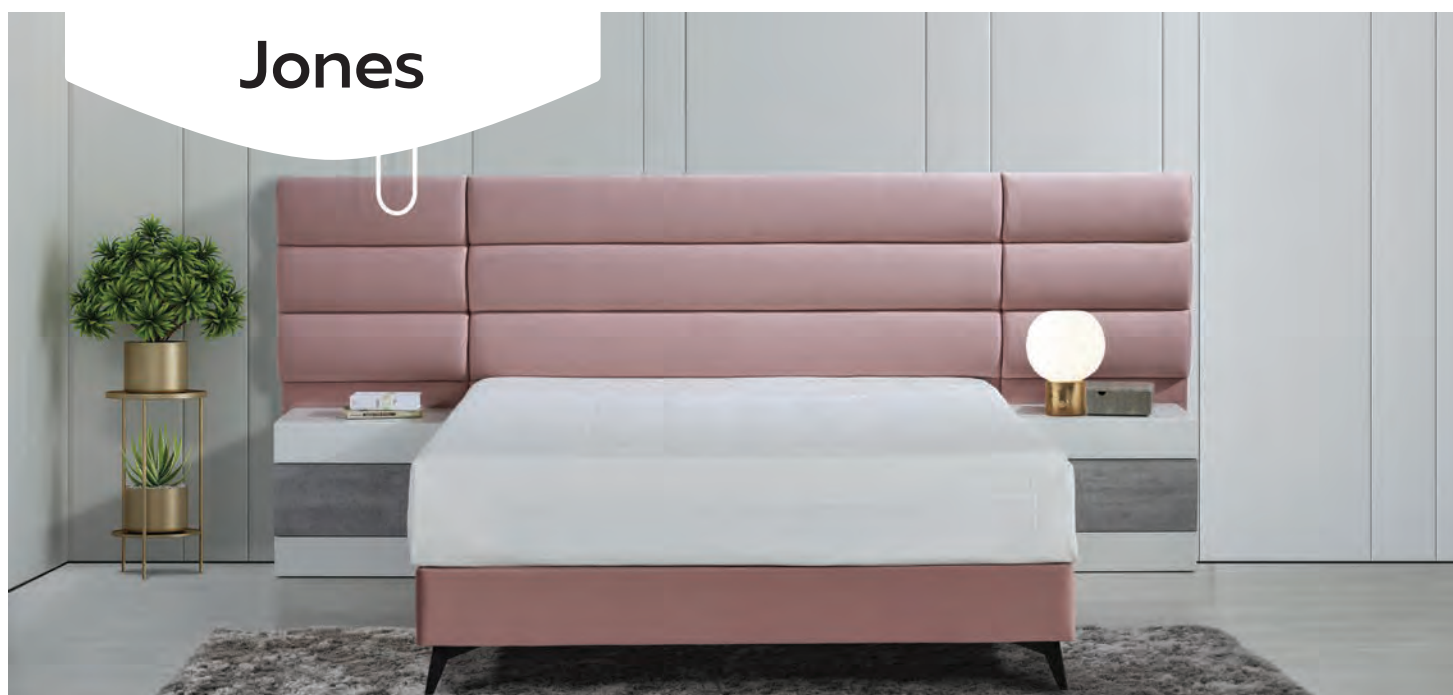

Jones

Cabeceira estofada
Upholstered headboard

L2200/ 2700/ 2800/ 2900/3100 x A1200 x P140

Cabeceira só pode ser fixa ao sommier Fixo ou Articulado, devendo ser mencionado no ato da encomenda.
Cabeceira inclui sistema de fixação à parede.
Headboard can only be fixed to the Fixo and Articulado base, should be mentioned at the time of order.
Headboard includes wall fixing system.