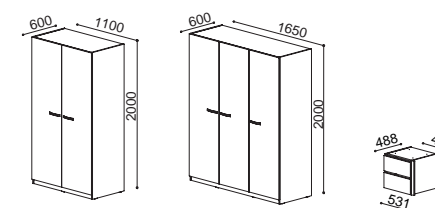

Estoril

Roupeiro 2 ou 3 portas.
Bloco interior 2 gavetas opcional.
Wardrobe 2 or 3 doors.
Optional module 2 drawers inside.

Acabamento: oak
Finish: oak