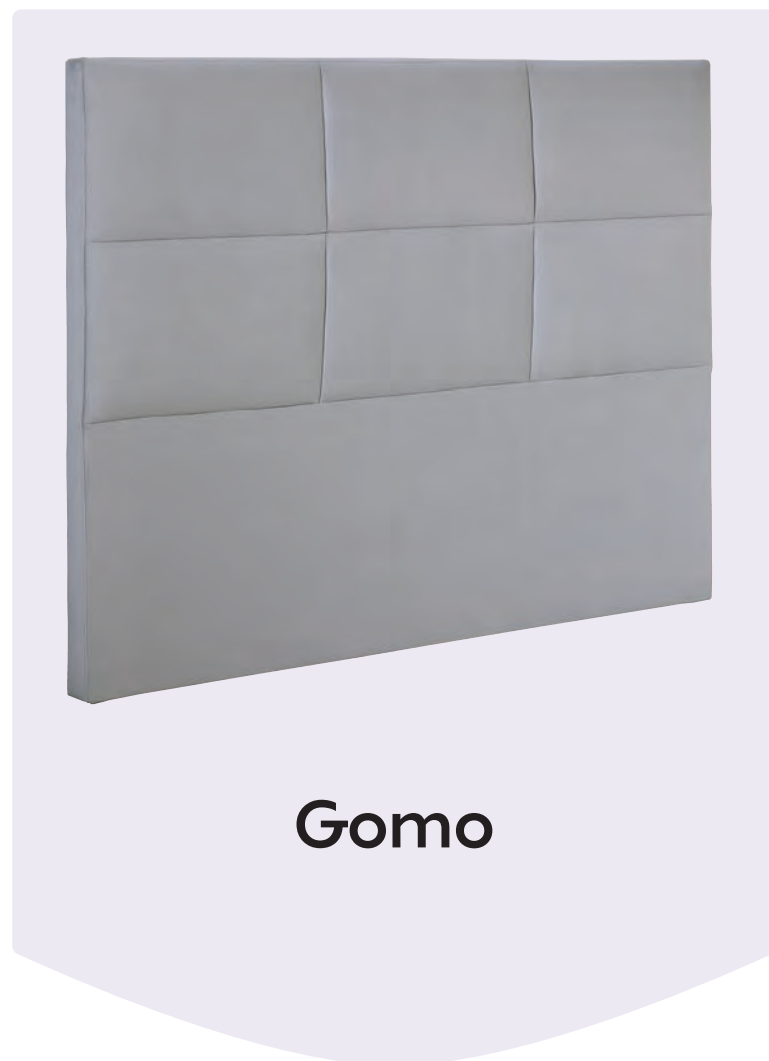

Complementos

Modelo da base Articulado estofado
Articulado upholstered bed base model

Página • Page: 77