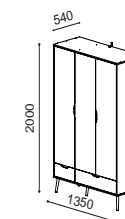

Faro

Roupeiro 3 portas + 2 gavetas.
Wardrobe 3 doors + 2 drawers.

Acabamento: branco – carvalho natura
Finish: white – natura oak