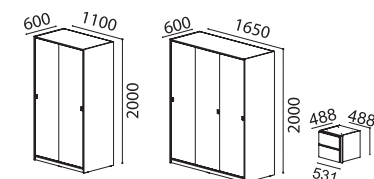

Eco

Roupeiro 2 ou 3 portas correr.
Bloco interior 2 gavetas opcional.
Wardrobe 2 or 3 sliding doors.
Optional module 2 drawers inside.

Acabamento: branco, cerejeira,
carvalho natura – branco, carvalho cinza – branco
Finish: white, cherry wood,
natura oak – white, grey oak – white