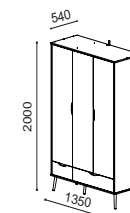

Dream

Roupeiro 3 portas + 2 gavetas.
Wardrobe 3 doors + 2 drawers.

Acabamento: branco • rosa nube • azul piedra
verde mint • natural grey
Finish: white • cloud pink • piedra blue
mint green • natura grey