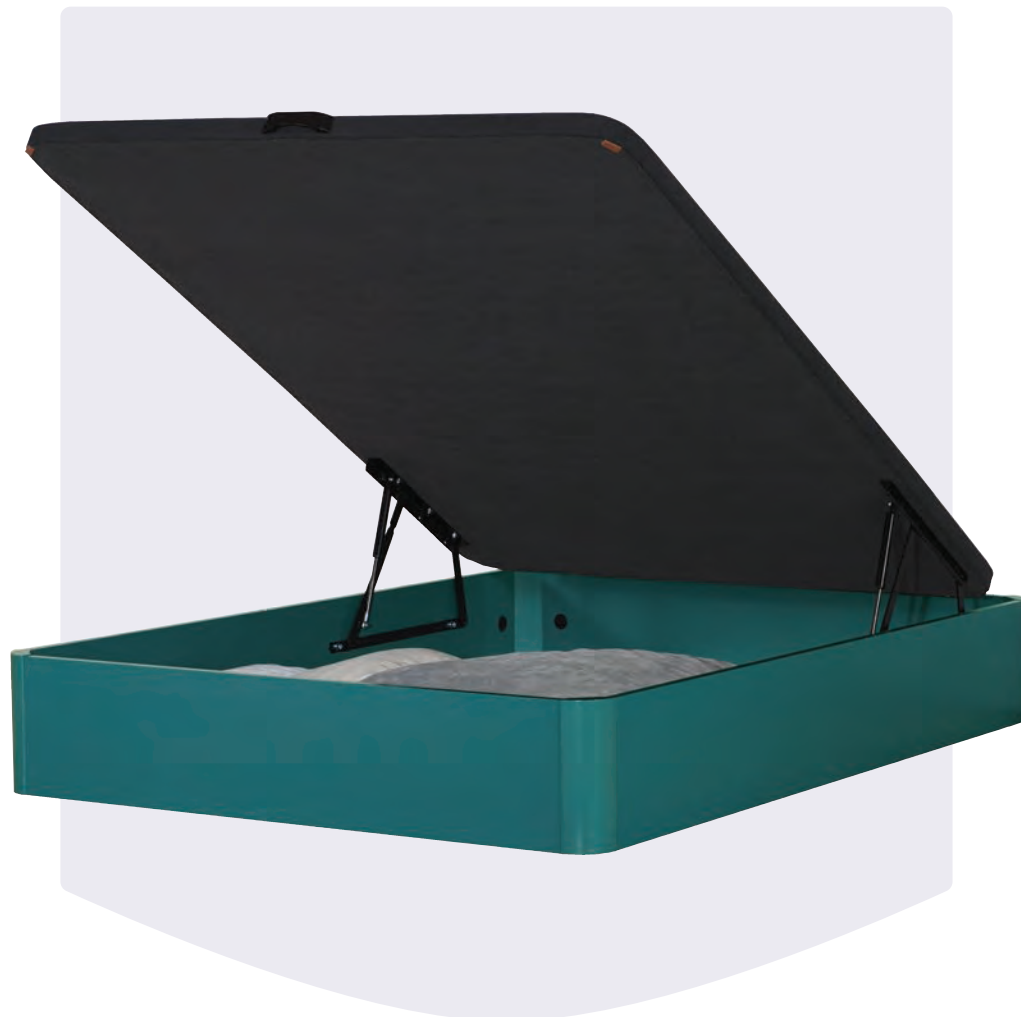

Sommier articulado com estrutura de madeira
Articulated bed base with wooden structure

1900x900, 1900x1400, 2000x1400, 2000x1500, 2000x1600

370
mm

altura
height

330
mm

altura
height

Acabamento: opal, camouflagé, cappuccino, dark grey, preto, branco, carvalho natura, carvalho cinza, cerejeira
Finish: opal, camouflage, cappuccino, dark grey, black, white, natura oak, grey oak, cherry wood