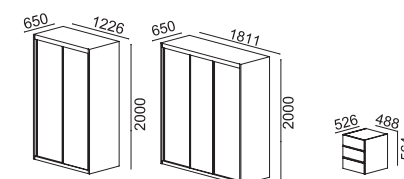

Universal

Roupeiro 2 ou 3 portas correr.
Bloco interior 3 gavetas opcional.
Wardrobe 2 or 3 sliding doors.
Optional module 3 drawers inside.

Acabamento: branco, faia, pinho mel
Finish: white, beech, honey pine