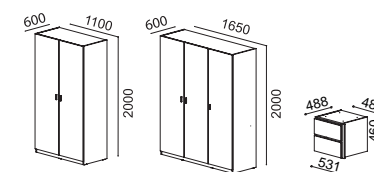

Eco

Roupeiro 2 ou 3 portas.
Bloco interior 2 gavetas opcional.
Wardrobe 2 or 3 doors.
Optional module 2 drawers inside.

Acabamento: branco, cerejeira
Finish: white, cherry wood