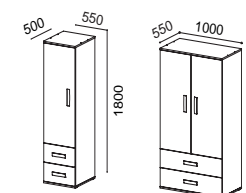

Play

Roupeiro 1 ou 2 portas + 2 gavetas.
Wardrobe 1 or 2 doors + 2 drawers.

Acabamento: branco • rosa nube • azul piedra
verde mint • natural grey
Finish: white • cloud pink • piedra blue
mint green • natura grey