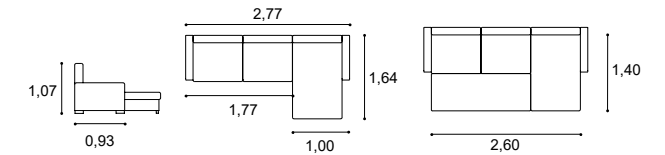

Altura do assento 0,45m
Profundidade do assento 0,52m
Profundidade do assento chaise 1,18m
Seat height 0,45m
Seat depth 0,52m
Chaise seat depth 1,18m

George
Chaise