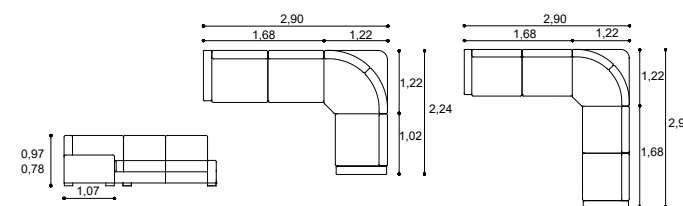

Altura do assento 0,48m
Profundidade do assento 0,51m
Seat height 0,48m
Seat depth 0,51m