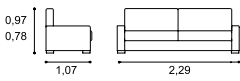

Altura do assento 0,48m
Profundidade do assento 0,51m
Seat height 0,48m
Seat depth 0,51m

Dennis
3 Lugares
3 - Seat