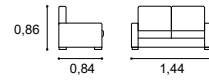

Comfort, elegance and functionality go hand in hand in this corner sofa with storage drawer and lift-up bed. Customizable fabric lining.

Altura do assento 0,43m
Profundidade do assento 0,56m
 Seat height 0,43m
 Seat depth 0,56m