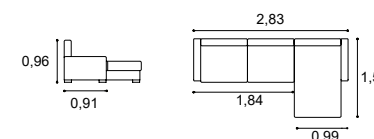

Altura do assento 0,48m
Profundidade do assento chaise 1,18m
Seat height 0,48m
Seat depth 0,54m
Chaise seat depth 1,18m