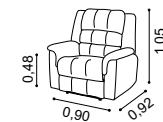

Sirio

Opção: sem mecanismo, relax manual, elétrico ou sénior
Option: without mechanism, manual relax, electric or senior

Profundidade do assento 0,53m
Seat depth 0,53m