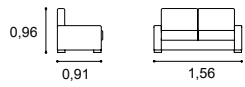

Altura do assento 0,48m
Profundidade do assento 0,54m
Seat height 0,48m
Seat depth 0,54m

Damon
2 Lugares
2 - Seat

Altura do assento 0,48m
Profundidade do assento 0,54m
Seat height 0,48m
Seat depth 0,54m

Damon
3 Lugares
3 - Seat