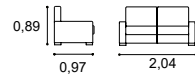

Altura do assento 0,45m
Profundidade do assento 0,53m
Seat height 0.45m
Seat depth 0.53m

Karol
2 Lugares
2 - Seat