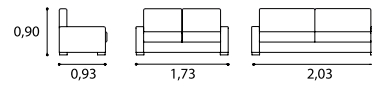

Altura do assento 0,43m
Profundidade do assento 0,55m
Seat height 0,43m
Seat depth 0,55m

Megan
1 Lugar
1 - Seat