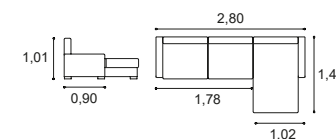

Altura do assento 0,45m
Profundidade do assento 0,52m
Profundidade do assento chaise 1,11m
Seat height 0,45m
Seat depth 0,52m
Chaise seat depth 1,11m