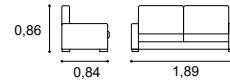

Altura do assento 0,45m
Profundidade do assento 0,59m
Seat height 0,45m
Seat depth 0,59m

Vidal
2 Lugares
2 - Seat