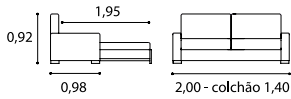

Philippe

Bonito, funcional e confortável, um modelo que dará nova vida à decoração da sala. Equipado com uma cama extra para hóspedes e extra conforto com as suas costas reclináveis. Revestimento em tecido personalizável.

Beautiful, functional and comfortable, a model that will give new life to the decor of the living room. Equipped with an extra bed for guests and extra comfort with its reclining back. Customizable fabric lining.

Altura do assento 0,47m
Profundidade do assento 0,56m
Seat height 0,47m
Seat depth 0,56m

Kenzo

De linhas direitas e depuradas, com a elegância da costura em envelope nos braços, é um modelo prático que dará nova vida à decoração da sala, proporcionando ainda uma cama extra para hóspedes. Revestimento em tecido personalizável.

Straight and clean lines, with the elegance of the envelope stitching on the arms, it is a practical model that will bring new life to the decor of the living room, while also providing an extra bed for guests. Customizable fabric lining.