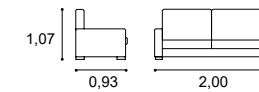

Altura do assento 0,45m
Profundidade do assento 0,52m
Profundidade do assento chaise 1,18m
Seat height 0,45m
Seat depth 0,52m
Chaise seat depth 1,18m

George
Chaise