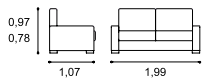

Altura do assento 0,48m
Profundidade do assento 0,51m
Seat height 0,48m
Seat depth 0,51m

Dennis
2 Lugares
2 - Seat