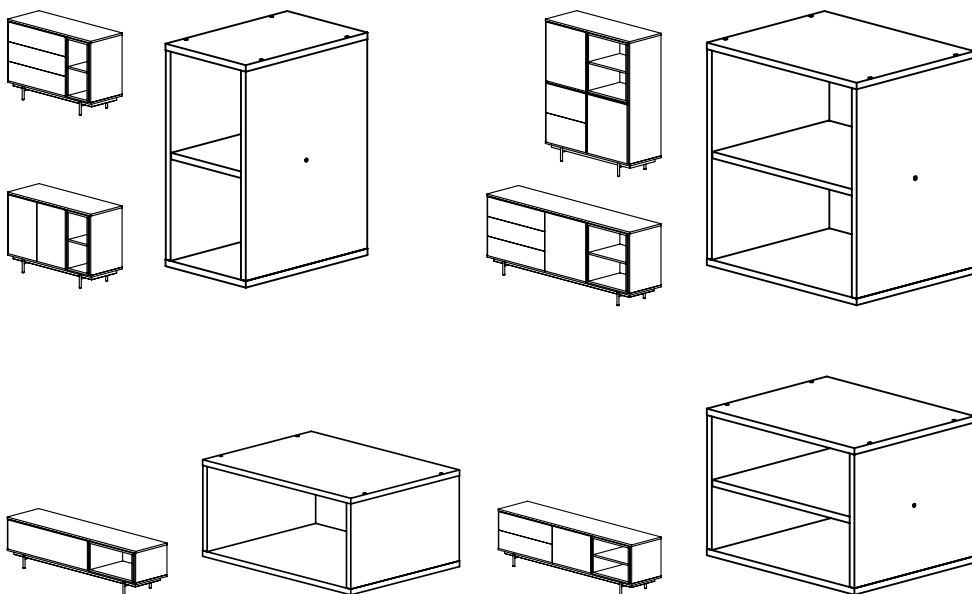

MALMO

Nicho

Cubby Niche • Niche

Lourini®